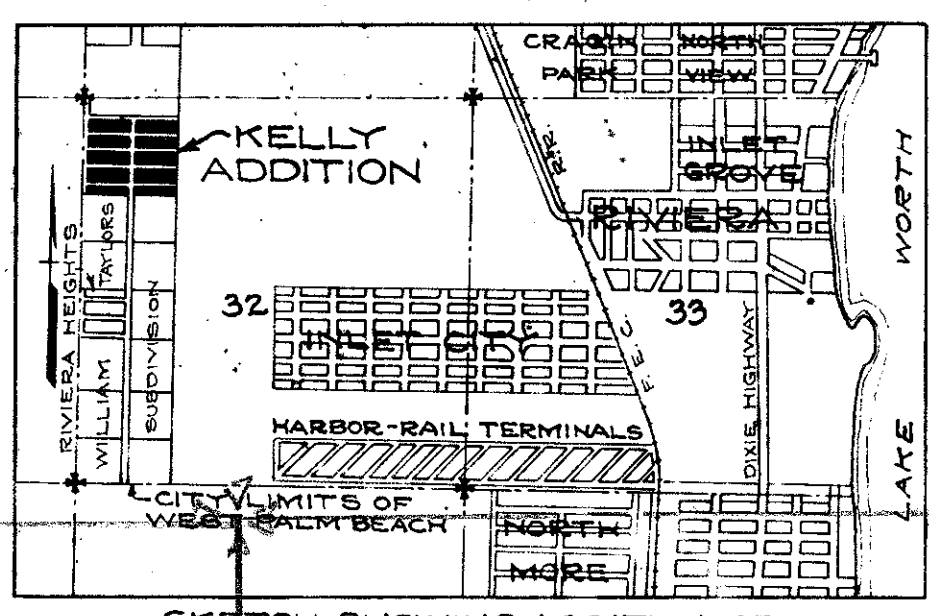

KELLY ADDITION 70

TO RIVIERA

SEC. 32, T. 42S, R. 43E.

PALM BEACH COUNTY FLA.

SCALE 1"=80' JULY, 1925.

H.C. FUGATE ENG. CO.

Approved Apr. 15 1925
Town of Riviera.
By [Signature]
Attest: [Signature]
Approved April 10 1925
Board of County Commissioners
By [Signature]
County Engineer

STATE OF FLORIDA 55
COUNTY OF PALM BEACH

KNOW ALL MEN BY THESE PRESENTS that H.C. Fugate, Inc., a Florida corporation, owner of the tract of land shown hereon and more particularly described as follows: the N.W. 4 of the N.W. 4 of section 32 Township 42 S. of Range 43 E. except the North 260 feet thereof, has caused the same to be surveyed and platted as shown hereon and does hereby dedicate the streets and roads shown hereon to the perpetual use of the public and further dedicates a right of way three feet in width in, over, under, upon and across the rear three feet of all lots as shown hereon, for the purpose of constructing, maintaining and repairing any and all public utilities. IN WITNESS WHEREOF the said H.C. Fugate, Inc., has caused these presents to be signed by its president, attested by its secretary and its corporate seal hereto affixed at West Palm Beach, Florida this the 11 day of September A.D. 1925.

Signed, sealed and delivered in the presence of:
[Signature]
[Signature]

H.C. Fugate, Inc.
By [Signature] President
Attest [Signature] Secretary

SKETCH SHOWING LOCATION OF KELLY ADDITION

STATE OF FLORIDA 55
COUNTY OF PALM BEACH

BEFORE ME AN OFFICER duly authorized to administer oaths and take acknowledgments personally appeared H.C. Fugate and Arthur L. Hills and they acknowledged before that they were the president and secretary respectively of H.C. Fugate, Inc. and that they executed the foregoing instrument as such officers of said corporation, by and with the authority of the board of directors for the purposes therein expressed and that their act and deed was the act and deed of said corporation. IN WITNESS WHEREOF I have hereunto set my hand and affixed my official seal at West Palm Beach, Florida, this the 11 day of September A.D. 1925.

[Signature] Notary Public
My commission expires Mar. 15 1927

STATE OF FLORIDA 55
COUNTY OF PALM BEACH

KNOW ALL MEN BY THESE PRESENTS that General Kelly and Haqar Kelly his wife, owners of the North 260 feet of the N.W. 4 of Section 32 Township 42 S. Range 43 E. have caused the same to be surveyed and do hereby dedicate the South 20 feet thereof to the public as a public highway, reserving however unto themselves their heirs or assigns the reversion or reversions of same whenever abandoned by the public or discontinued by law.

IN WITNESS WHEREOF the owners have hereunto set their hands and seals at West Palm Beach, Florida, this the 16 day of September A.D. 1925.
Signed, sealed and delivered in the presence of:
[Signature] General Kelly
[Signature] Haqar Kelly
[Signature] Victoria Bookel
[Signature] Moore Anderson

STATE OF FLORIDA 55
COUNTY OF PALM BEACH

HEREBY CERTIFY that on this day personally appeared before me, an officer duly authorized to administer oaths and take acknowledgments, General Kelly, to me well known to be the person described in and who executed the foregoing indication, and acknowledged before me that he executed the same freely and voluntarily for the purposes therein expressed.
AND I FURTHER CERTIFY that Haqar Kelly, known to me to be the wife of the said General Kelly, on a separate and private examination taken and made by and before me, separately and apart from her said husband did acknowledge that she made herself a party to said instrument for the purpose of renouncing, relinquishing, and conveying, all her right, title and interest, whether dower, homestead, or of separate property, statutory or equitable, in and to the lands described therein, and that she executed the said instrument freely and voluntarily, and without any compulsion, constraint, apprehension or fear of or from her said husband.

IN WITNESS my hand and official seal at West Palm Beach, Florida, this the 16 day of Sept. A.D. 1925.
[Signature] Notary Public
My commission expires Nov. 19 1928

STATE OF FLORIDA 55
COUNTY OF PALM BEACH